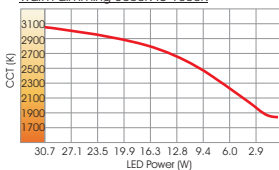

* Models with CCTs of 3500K, 5000K & 6500K are available upon request.
** Beam angle values are only valid for clear cover.
*** 110° only for diffused cover.
**** Other colour combinations available upon request.
***** The wireless dimming option includes driver and Bluetooth dimming accessory.

Warm dimming 3000K to 1800K

Ordering Code Example: TALUS A RC31-30B-80-AD-38-BL-00-00