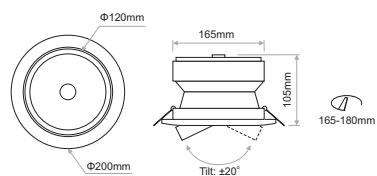

- TALUS adjustable recessed downlight available in white or black colour.

Monochromatic, TW, WD

- 3 SDCM
- L90/B10 50.000h

RGBW

- White CCT at 4000K. (Other CCTs are available upon request).

Model	LED Power	CCT*	CRI80, CRI90, CRI97 LED Source	Type	Beam Angle	Colour	Dimming Option	Accessories
TALUS ADJ RC (TALUS A RC)	23.9W (24)	2700K (27B)	3621lm 2987lm 2647lm	Adjustable (AD)	20° (20) 38° (38) 60° (60) 110°*** (110)	White (WH) Black (BL)	Without Driver (00)	COVER Clear (0;) Center Frost (1;) Diffused (2;) (XX) EXTRAS No Extras (0)
		3000K (30B)	3847lm 3123lm 2829lm				Non Dimmable (ND)	
		4000K (40B)	3960lm 3304lm -				Analogue (1-10V) (A1)	
		5700K (57B)	3847lm - -				DMX (DX) DALI (DL) Phase Cut (PC) Push Button (PB) Wireless***** (WL)	
	31.3W (31)	2700K (27B)	4510lm 3721lm 3298lm	Adjustable (AD)	20° (20) 38° (38) 60° (60) 110°*** (110)	White (WH) Black (BL)	Without Driver (00)	COVER Clear (0;) Center Frost (1;) Diffused (2;) (XX) EXTRAS No Extras (0)
		3000K (30B)	4792lm 3890lm 3524lm				Non Dimmable (ND)	
		4000K (40B)	4933lm 4115lm -				Analogue (1-10V) (A1)	
		5700K (57B)	4792lm - -				DMX (DX) DALI (DL) Phase Cut (PC) Push Button (PB) Wireless***** (WL)	
	37.1W (37)	2700K (27B)	5199lm 4289lm 3802lm	Adjustable (AD)	20° (20) 38° (38) 60° (60) 110°*** (110)	White (WH) Black (BL)	Without Driver (00)	COVER Clear (0;) Center Frost (1;) Diffused (2;) (XX) EXTRAS No Extras (0)
		3000K (30B)	5524lm 4484lm 4062lm				Non Dimmable (ND)	
		4000K (40B)	5687lm 4744lm -				Analogue (1-10V) (A1)	
		5700K (57B)	5524lm - -				DMX (DX) DALI (DL) Phase Cut (PC) Push Button (PB) Wireless***** (WL)	
Tunable White			90 (90)	Adjustable (AD)	15°** (15) 35°** (35) 55°** (55) 110°*** (110)	White (WH) Black (BL)	Without Driver (00)	COVER Clear (0;) Center Frost (1;) Diffused (2;) (XX) EXTRAS No Extras (0)
23.9W (24)	Tunable White (TWB) 2700K-5700K		2252lm (Both CCTs driven)				Without Driver (00)	
	34.8W (35)						3188lm (Both CCTs driven)	
Warm Dimmable			95 (95)				Adjustable (AD)	
30.7W (WD31)	Warm Dimmable (1830B) 1800K-3000K		2962lm	Without Driver (00)				
				DMX (DX) DALI (DL) Phase Cut (PC) Push Button (PB) Wireless***** (WL)				
				Analogue (1-10V) (A1)				
RGBW**** (RGBW)			2075lm	Adjustable (AD)	35° (35) 55° (55)	White (WH) Black (BL)	Without Driver (00)	COVER Diffused (2;) (20) EXTRAS No Extras (0)
29.5W (30)							Without Driver (00)	
42.5W (43)			2695lm	DMX (DX) DALI (DL) Wireless***** (WL)				